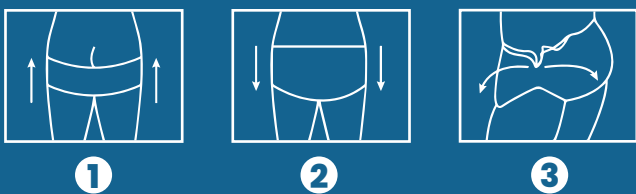

# MedEase PULL UP DIAPER:

## Premium Maximum Absorbency Pull Up Diapers

### Maximum absorbency premium PULL UP DIAPER

Product	Item no.	Size	Qty.	Weight Capacity
MedEase PULL UP DIAPERS	IPPD03	24 x 45 in.	80/cs	100-170 lbs
	IPPD04	27 x 53 in.	72/cs	170-240 lbs
	IPPD05	32 x 61 in.	56/cs	240-300 lbs