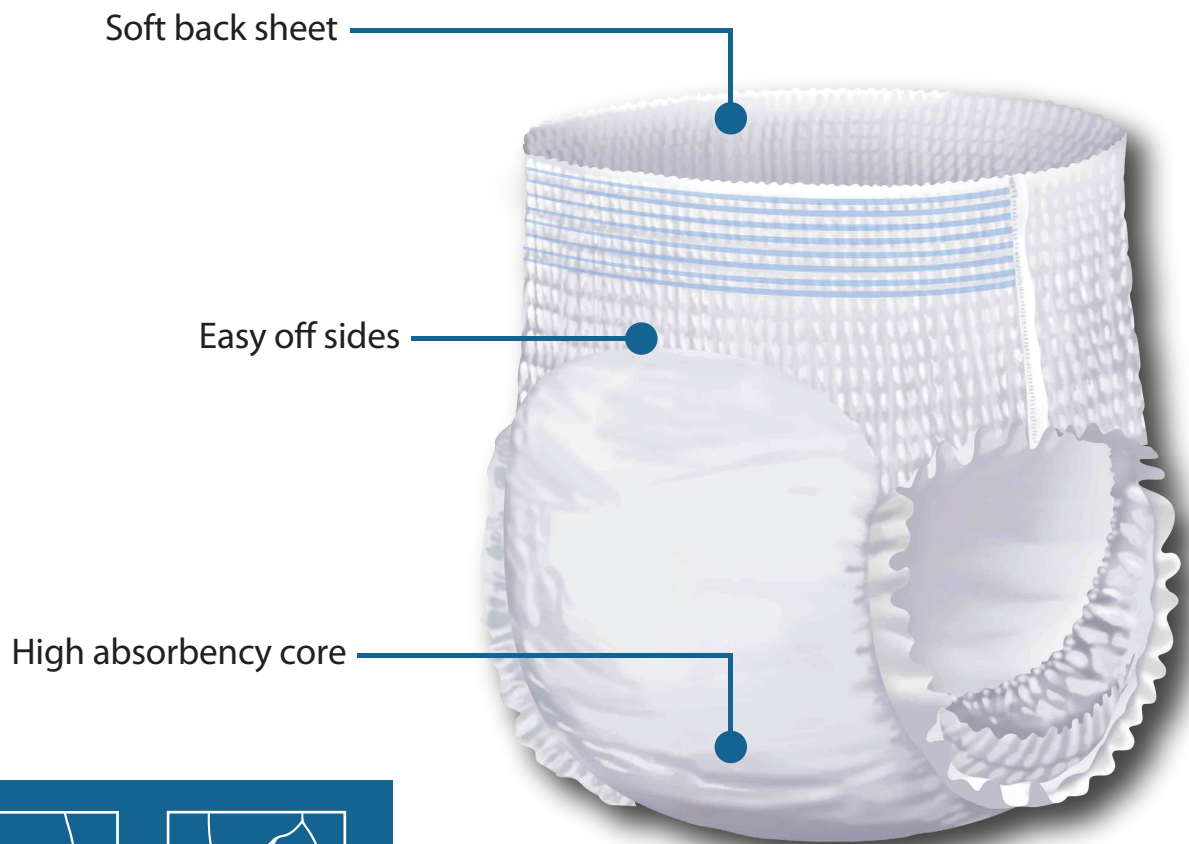

# MedEase PULL UP DIAPER:

## Premium Maximum Absorbency Pull Up Diapers

### Ultimate Comfort and Maximum Absorbency Premium Pull-Up Diapers:

Experience dryness, comfort, and freedom of movement with our superior absorbent, securely fitting, and discreetly designed pull-up adult diapers, crafted for effortless wear and maximum protection.

### Maximum absorbency premium PULL UP DIAPER

Product	Item no.	Size	Qty.	Weight Capacity
MedEase PULL UP DIAPERS	IPPD03	24 x 45 in.	80/cs	100-170 lbs
	IPPD04	27 x 53 in.	72/cs	170-240 lbs
	IPPD05	32 x 61 in.	56/cs	240-300 lbs